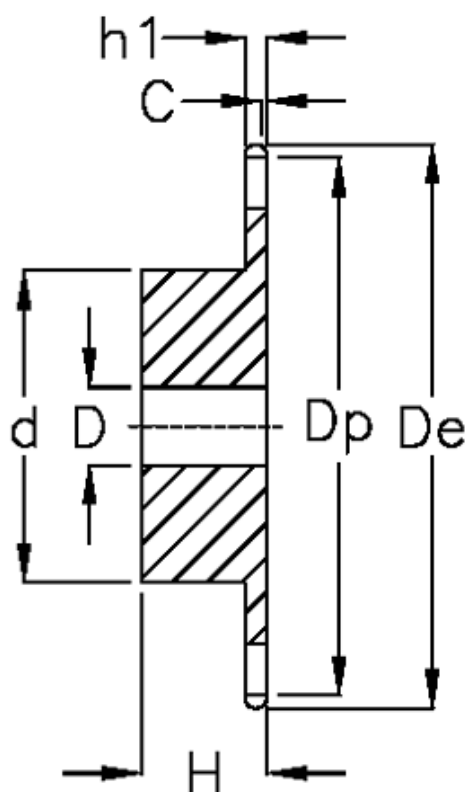

Article number: 616011003039

Description: Sprocket 06 B-1 Z=39 simplex
predrilled

Measures

C = 1
d = 70
D = 16±0,5
De = 122.5
Dp = 118.37

For chain size = 3/8" x 7/32"

For chain type = 06 B-1

H = 30

h1 = 5.2

Number of teeth = 39